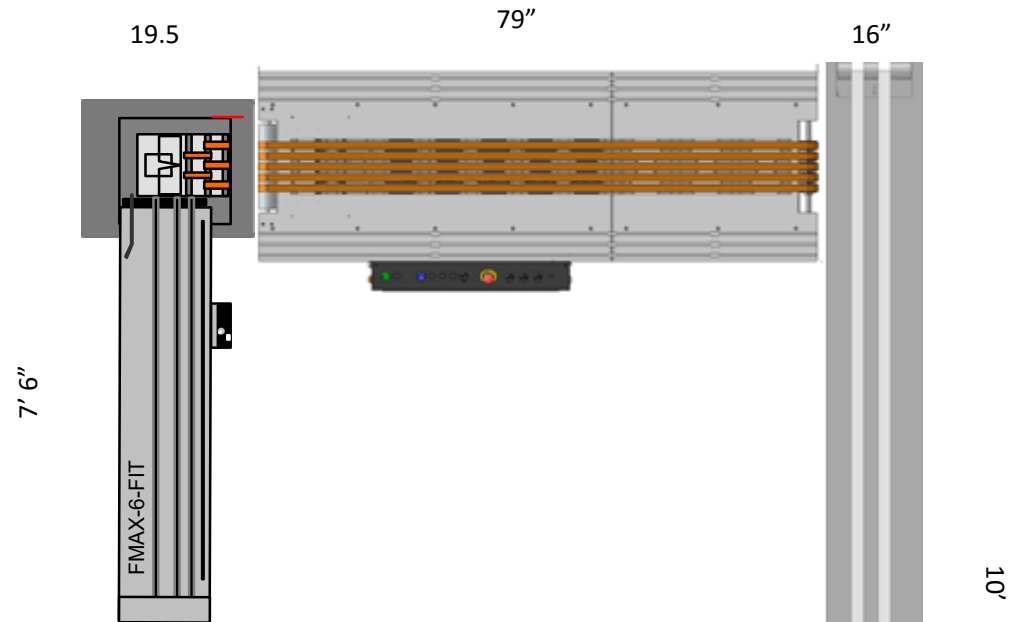

# MCS Inkjet System on 530 base and FeedMax

Pre-Install for Falcon, Osprey and Eagle Inkjets

Total Length 10'

Shipping  
 All Equipment shipped on pallets  
 common carrier  
 Must have loading dock for  
 standard shipping cost

Equipment	Power	Dedicated/Shared
PC	110V 15amp	Shared
Inkjet	110V 15amp	Shared
FeedMax Feeder	110V 15amp	Dedicated
MCS 530 Base	110V 15amp	Dedicated
10" Conveyor	N/A	Shared with 530
S-900 NIR Lamp	240V 1P 30amp	Dedicated